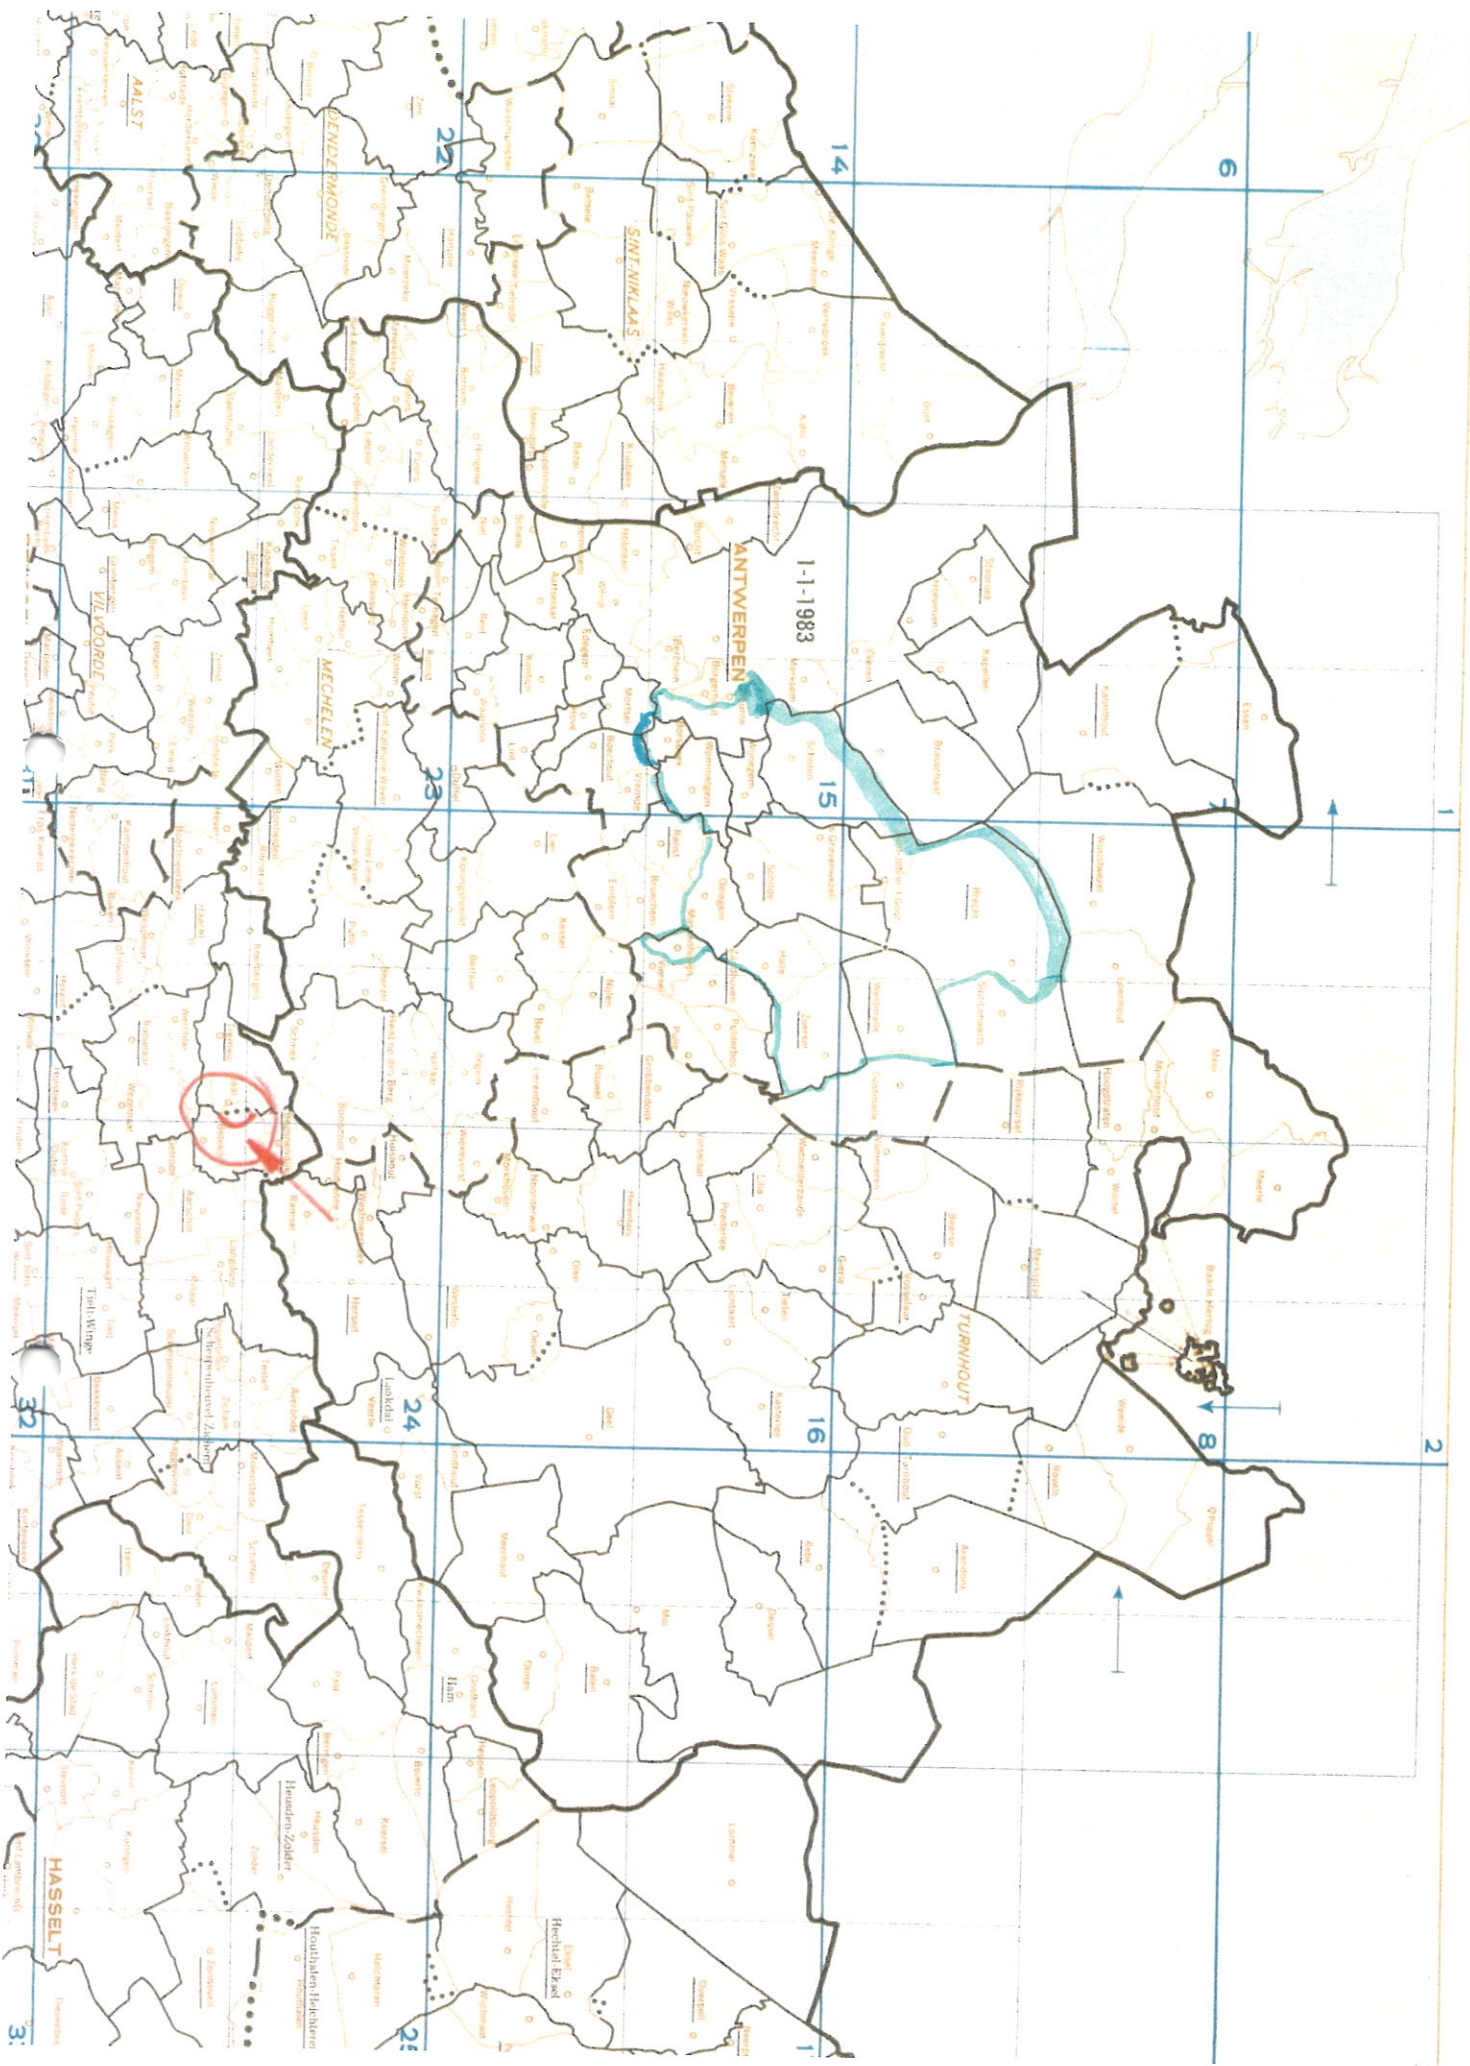

Antwerpen source ground