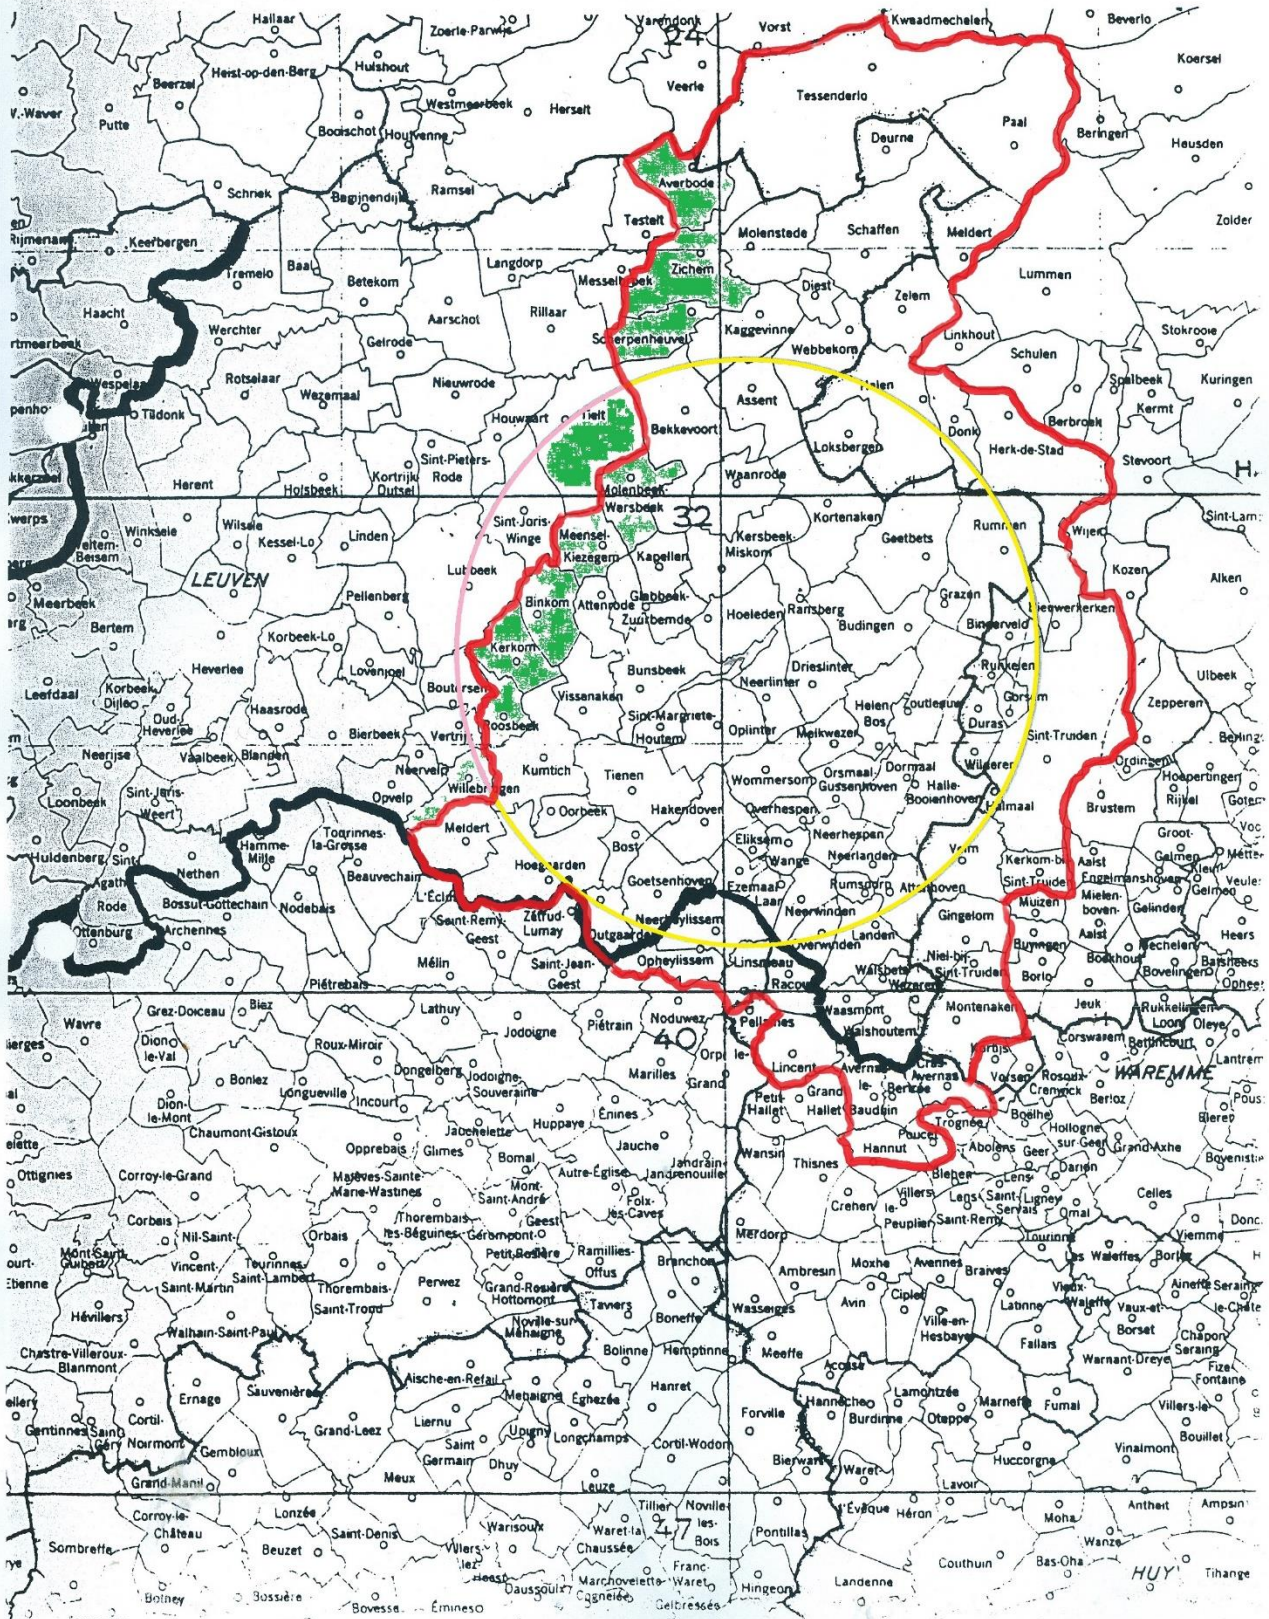

BANT

Schaal : 1 cm = ± 2,600 km

Echelle : 1 cm = ± 2,600 km